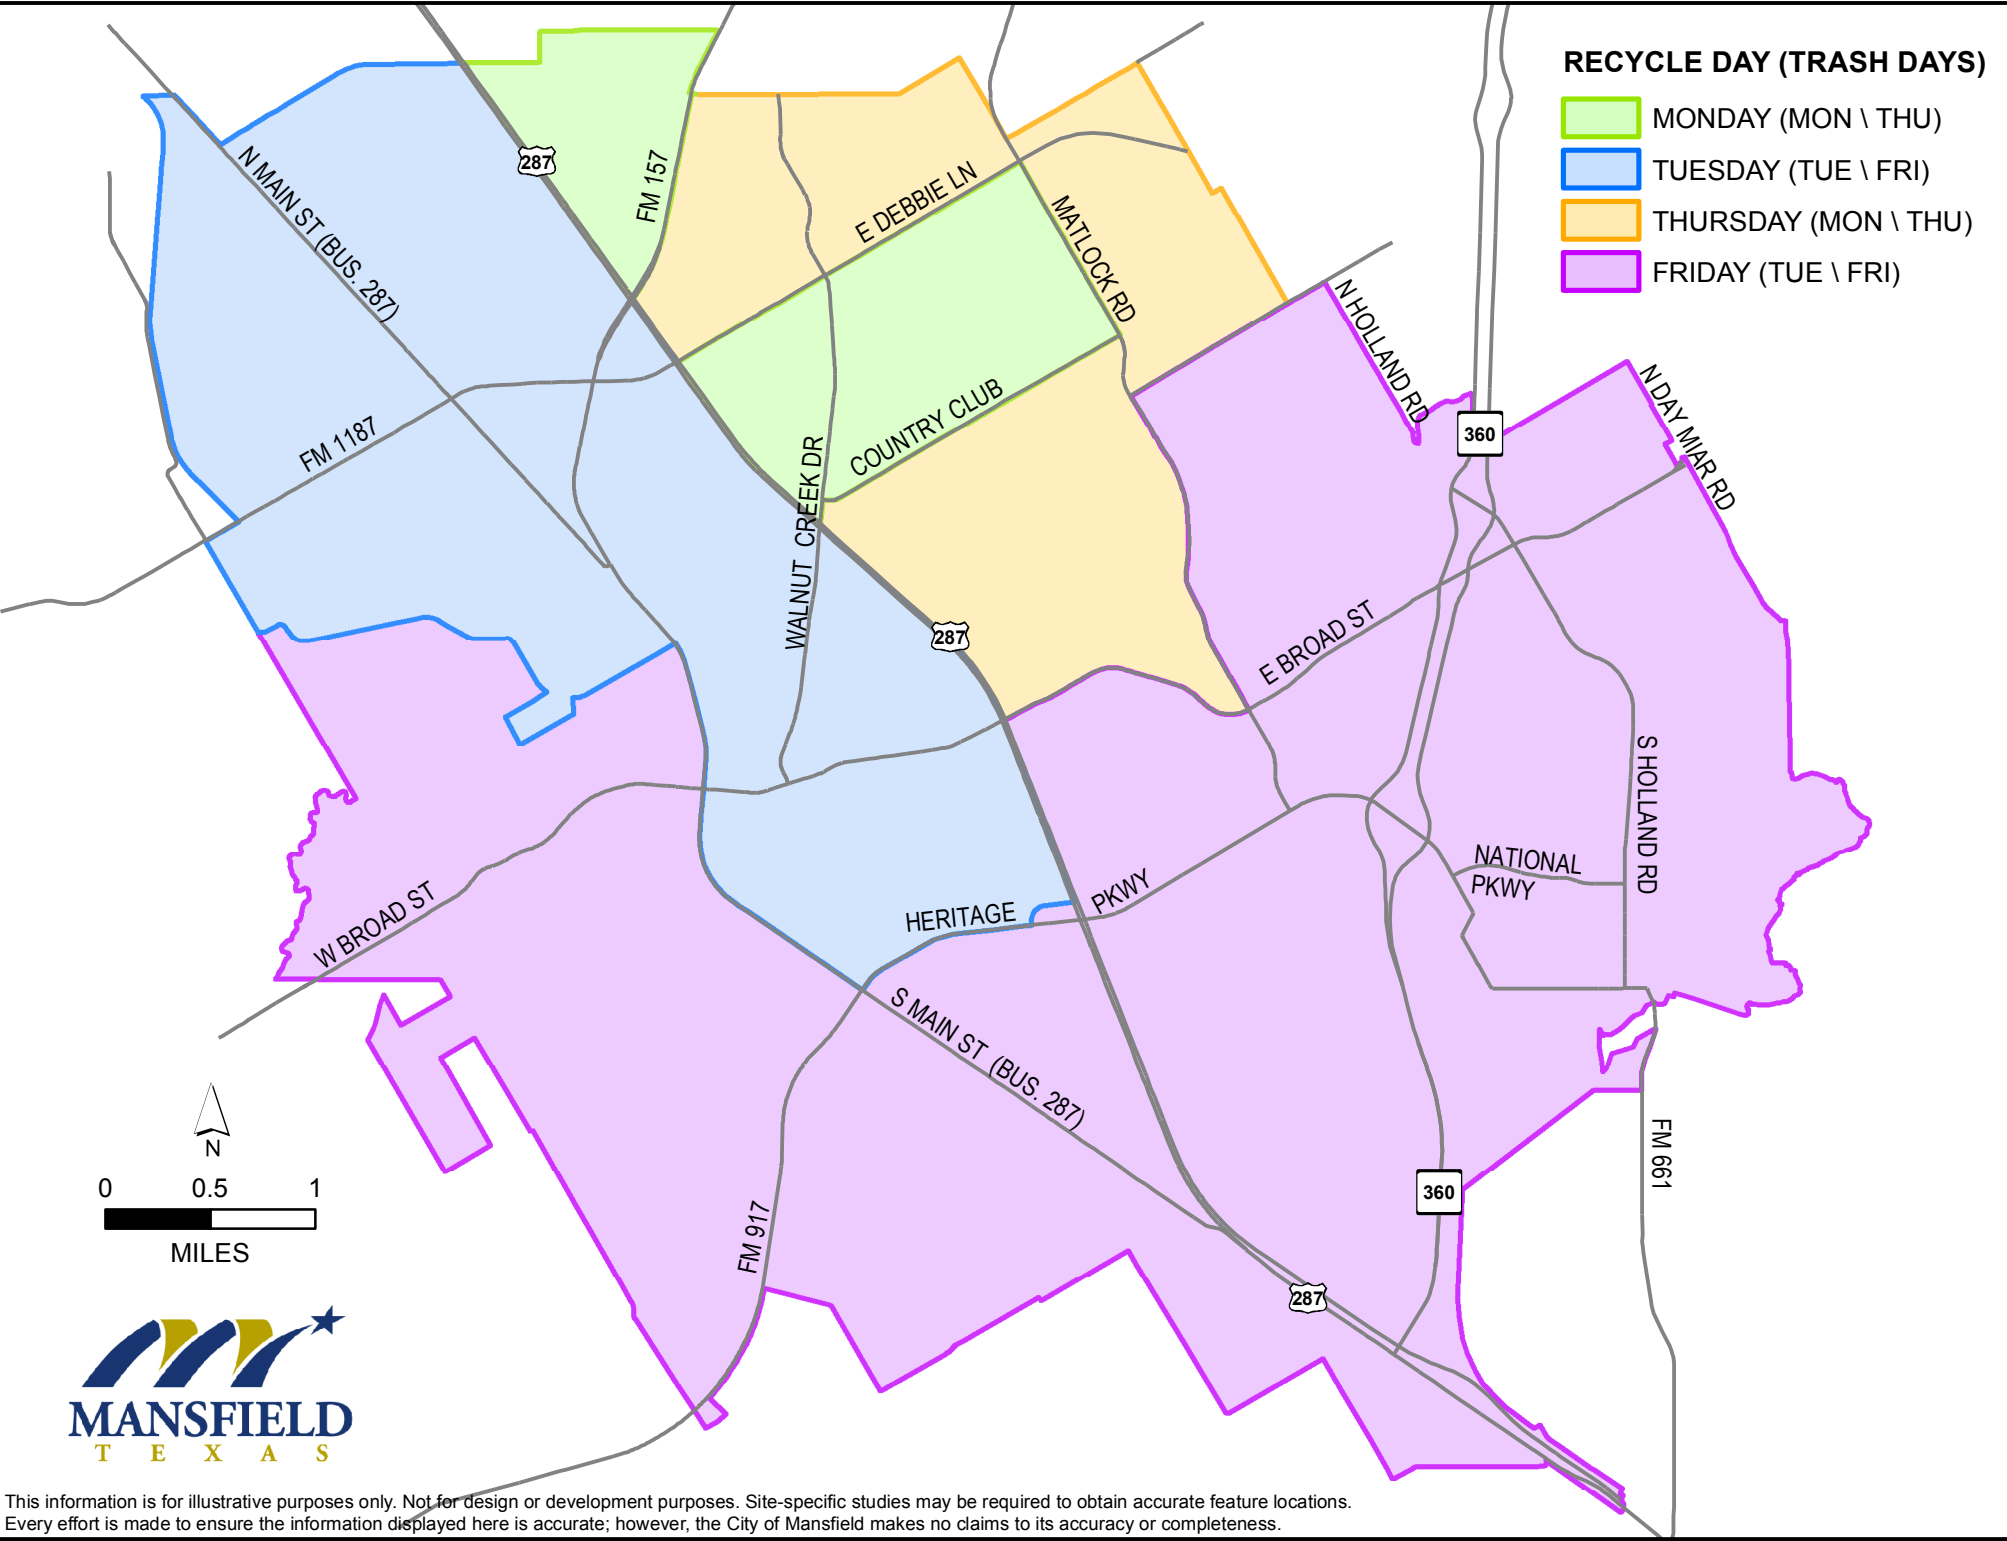

**RECYCLE DAY (TRASH DAYS)**

-  MONDAY (MON \ THU)
-  TUESDAY (TUE \ FRI)
-  THURSDAY (MON \ THU)
-  FRIDAY (TUE \ FRI)

This information is for illustrative purposes only. Not for design or development purposes. Site-specific studies may be required to obtain accurate feature locations. Every effort is made to ensure the information displayed here is accurate; however, the City of Mansfield makes no claims to its accuracy or completeness.